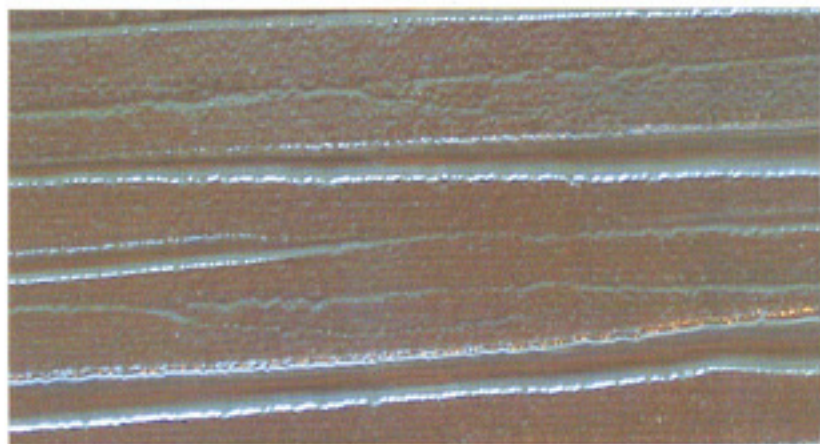

INTERIOR DESIGN

MAY 31
2005

market tabloid
getting trim for spring

buildingmaterials

Berman Glass

Esto is a 27-inch pattern of random horizontals on a lightly brushed clear-glass background. The glass is available in sections up to 80 by 132 inches, and in various thicknesses. It can be tempered, laminated, curved, shaped, drilled, notched, slumped, carved, sandblasted, and colored. 1.1244 Cartwright Street, Vancouver, British Columbia, Canada V6H 3R8; 888-505-4527; bermanglasseditions.com, circle 674